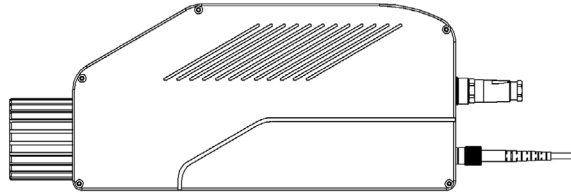

optomet.

LASER VIBROMETRY

Fiber-Micro-Manipulator

KEY FEATURES

Discover intriguing applications
in medical technology

The Fiber-Micro-Manipulator is a state-of-the-art tool designed for precise laser alignment. With its innovative mirror-controlled system, operated effortlessly by a joystick with a high gear ratio, it provides unparalleled control over the laser beam direction. This advanced technology works in perfect synergy with the Fiber vibrometer, harnessing the advantages of SWIR laser capabilities to accurately measure dark, rough, or glowing surfaces with ease.

Technical Data

Specifications

Autofocus Pro Mid-Range Fiber Head:

Dimensions (L x W x H)	241 x 100,5 x 44 mm
Working distance	135 mm to 10 m
Min. stand-off distance (mm)	135
Focal length (mm)	50
Spot size at min. stand-off distance (µm)	42

The Fiber-Micro-Manipulator is a state-of-the-art tool designed for precise laser alignment. With its innovative mirror-controlled system, operated effortlessly by a joystick with a high gear ratio, it provides unparalleled control over the laser beam direction. This advanced technology works in perfect synergy with the Fiber vibrometer, harnessing the advantages of SWIR laser capabilities to accurately measure dark, rough, or glowing surfaces with ease.

For optimal alignment precision, a visible targeting laser is integrated into the system. This laser assists in achieving the desired alignment, ensuring accuracy and efficiency in the setup process. The compact and lightweight design of the sensing head facilitates seamless integration into existing systems, while the autofocus feature enables flexibility in achieving different working distances and small spot sizes.